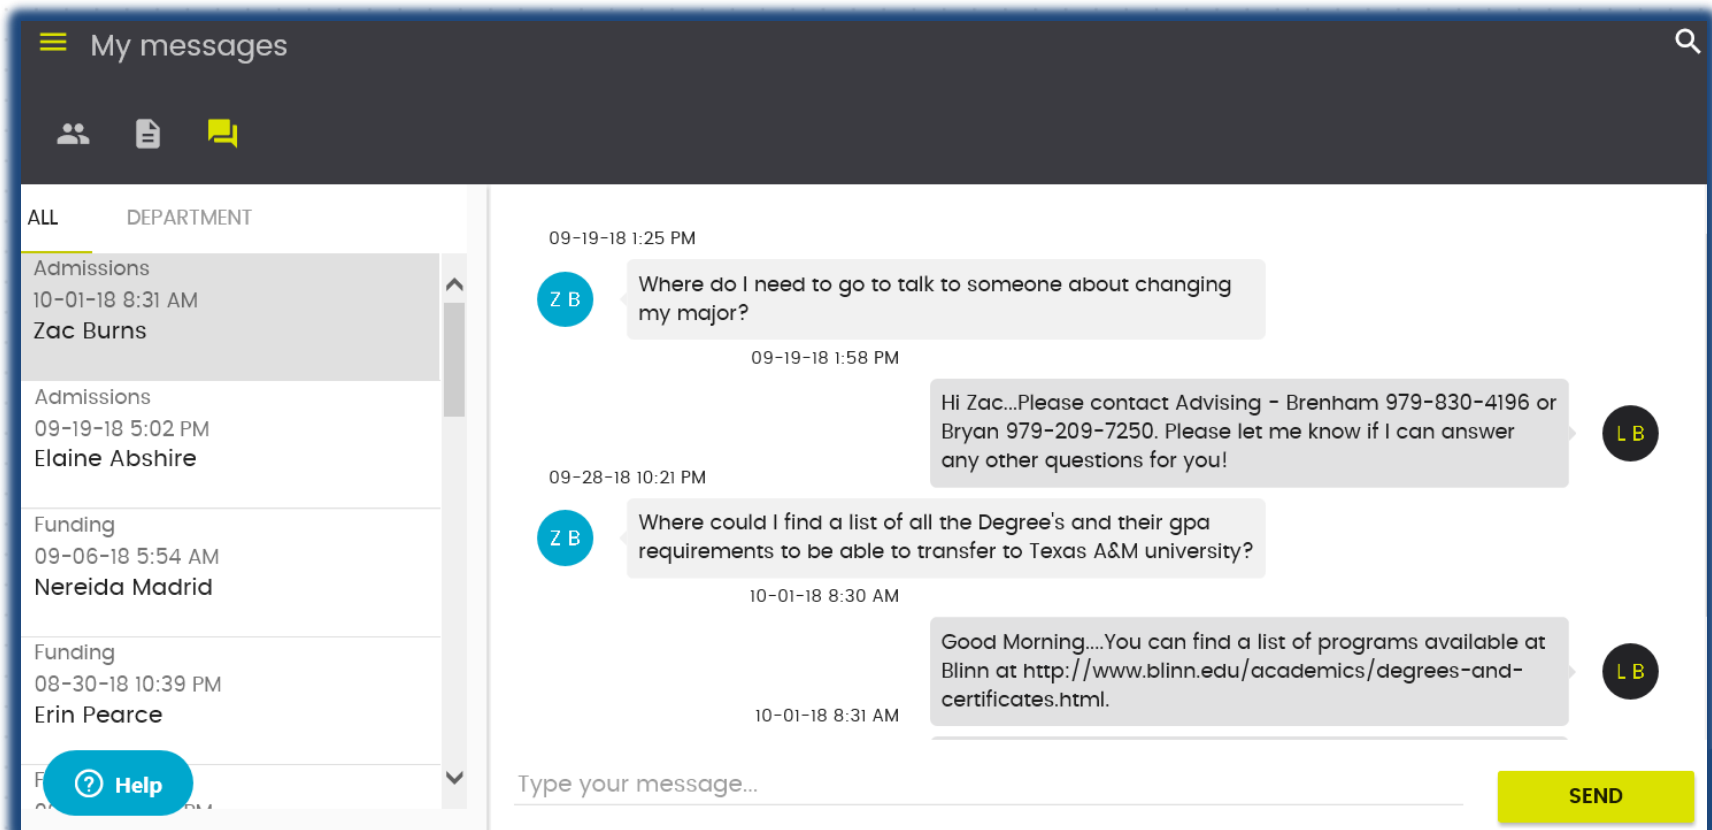

Innovative Communication

Two-way Text Messaging