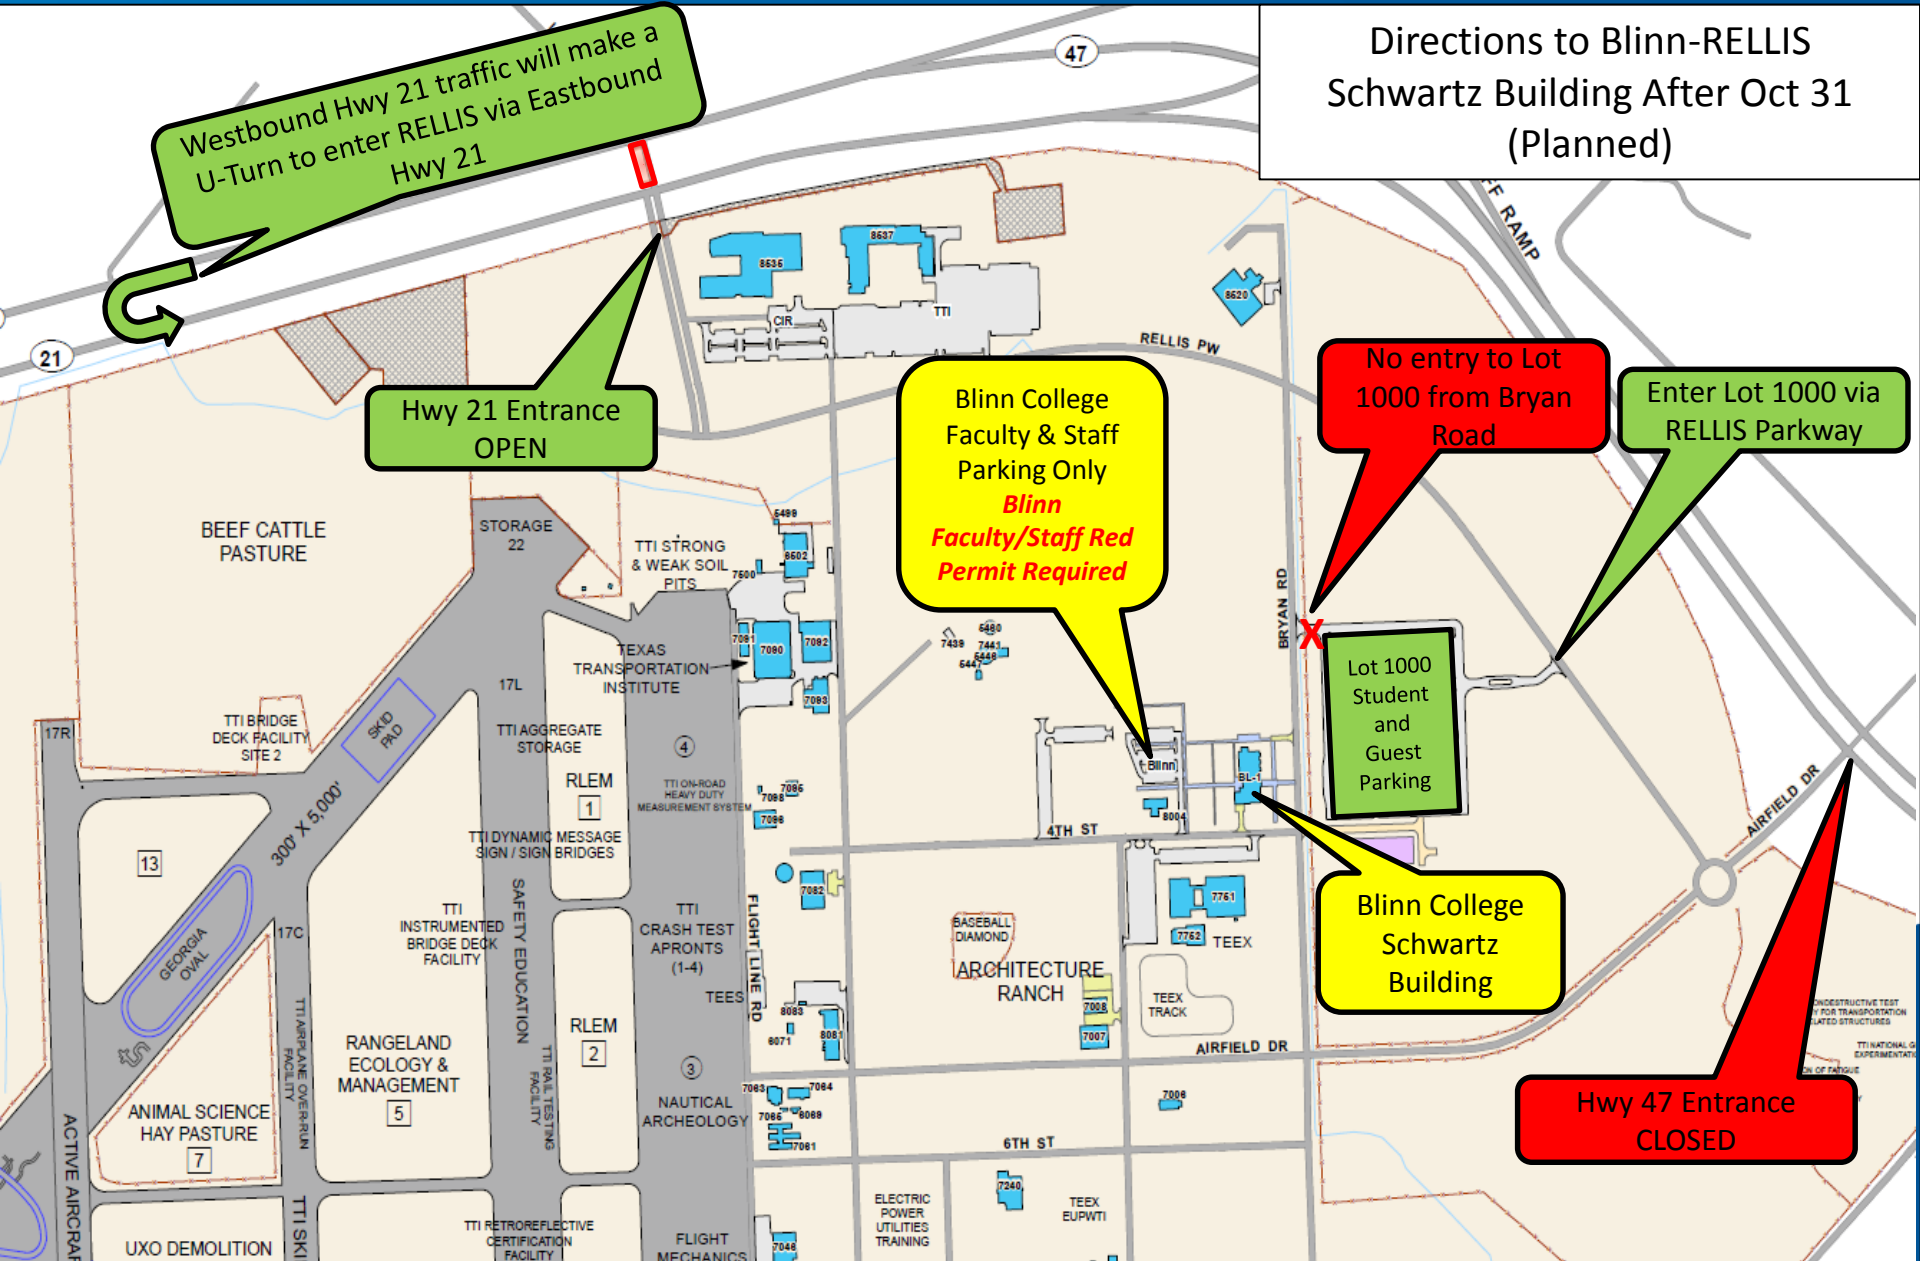

Roads and Construction

Westbound Hwy 21 traffic will make a U-Turn to enter RELLIS via Eastbound Hwy 21

Directions to Blinn-RELLIS Schwartz Building After Oct 31 (Planned)

Hwy 21 Entrance OPEN

Blinn College Faculty & Staff Parking Only
Blinn Faculty/Staff Red Permit Required

No entry to Lot 1000 from Bryan Road

Enter Lot 1000 via RELLIS Parkway

Lot 1000 Student and Guest Parking

Blinn College Schwartz Building

Hwy 47 Entrance CLOSED