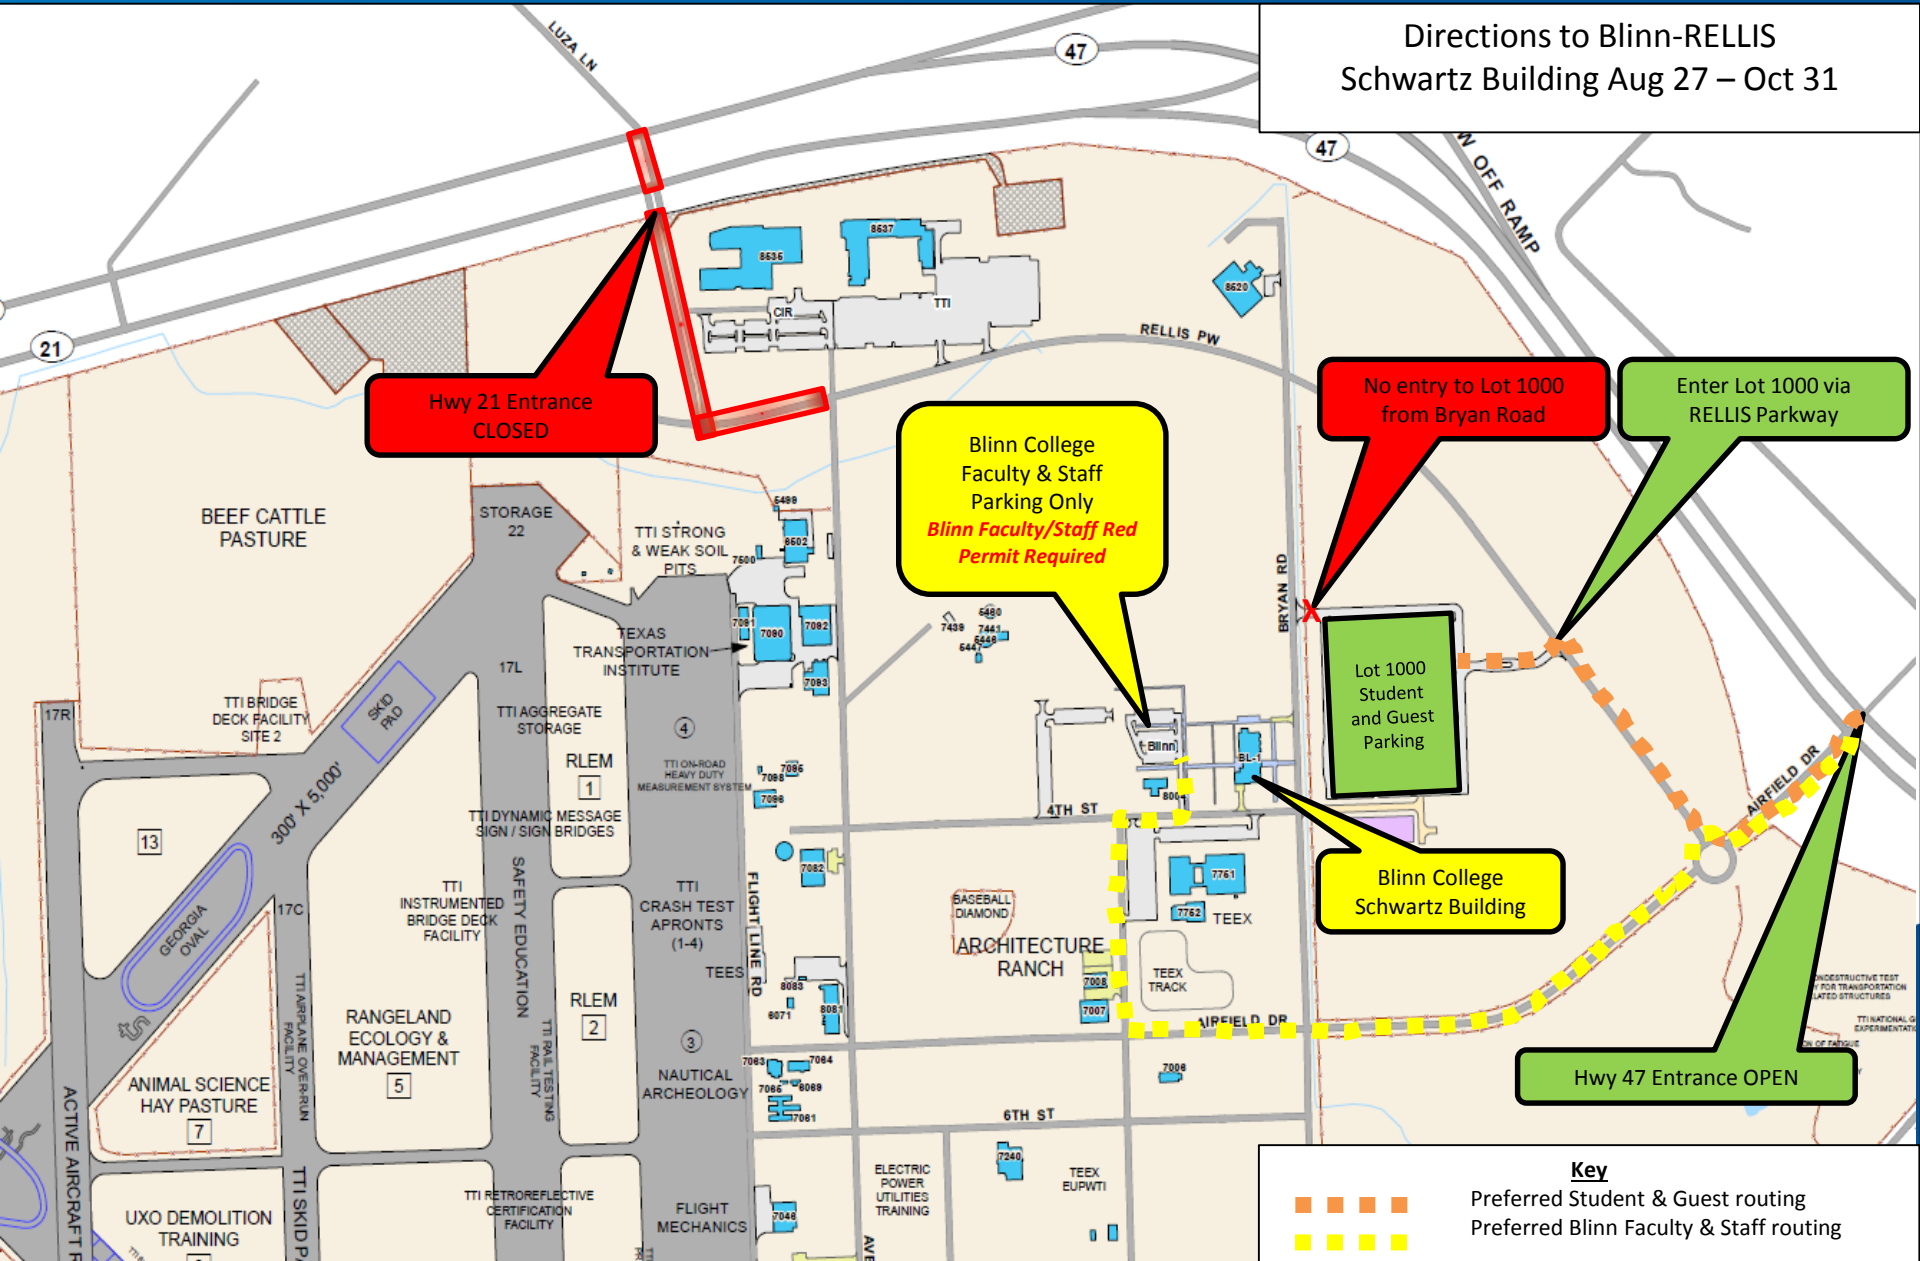

No entry to Lot 1000
from Bryan Road

Enter Lot 1000 via
RELLIS Parkway

Lot 1000
Student
and Guest
Parking

Blinn College
Schwartz Building

Hwy 47 Entrance OPEN

Key

- Preferred Student & Guest routing
- Preferred Blinn Faculty & Staff routing