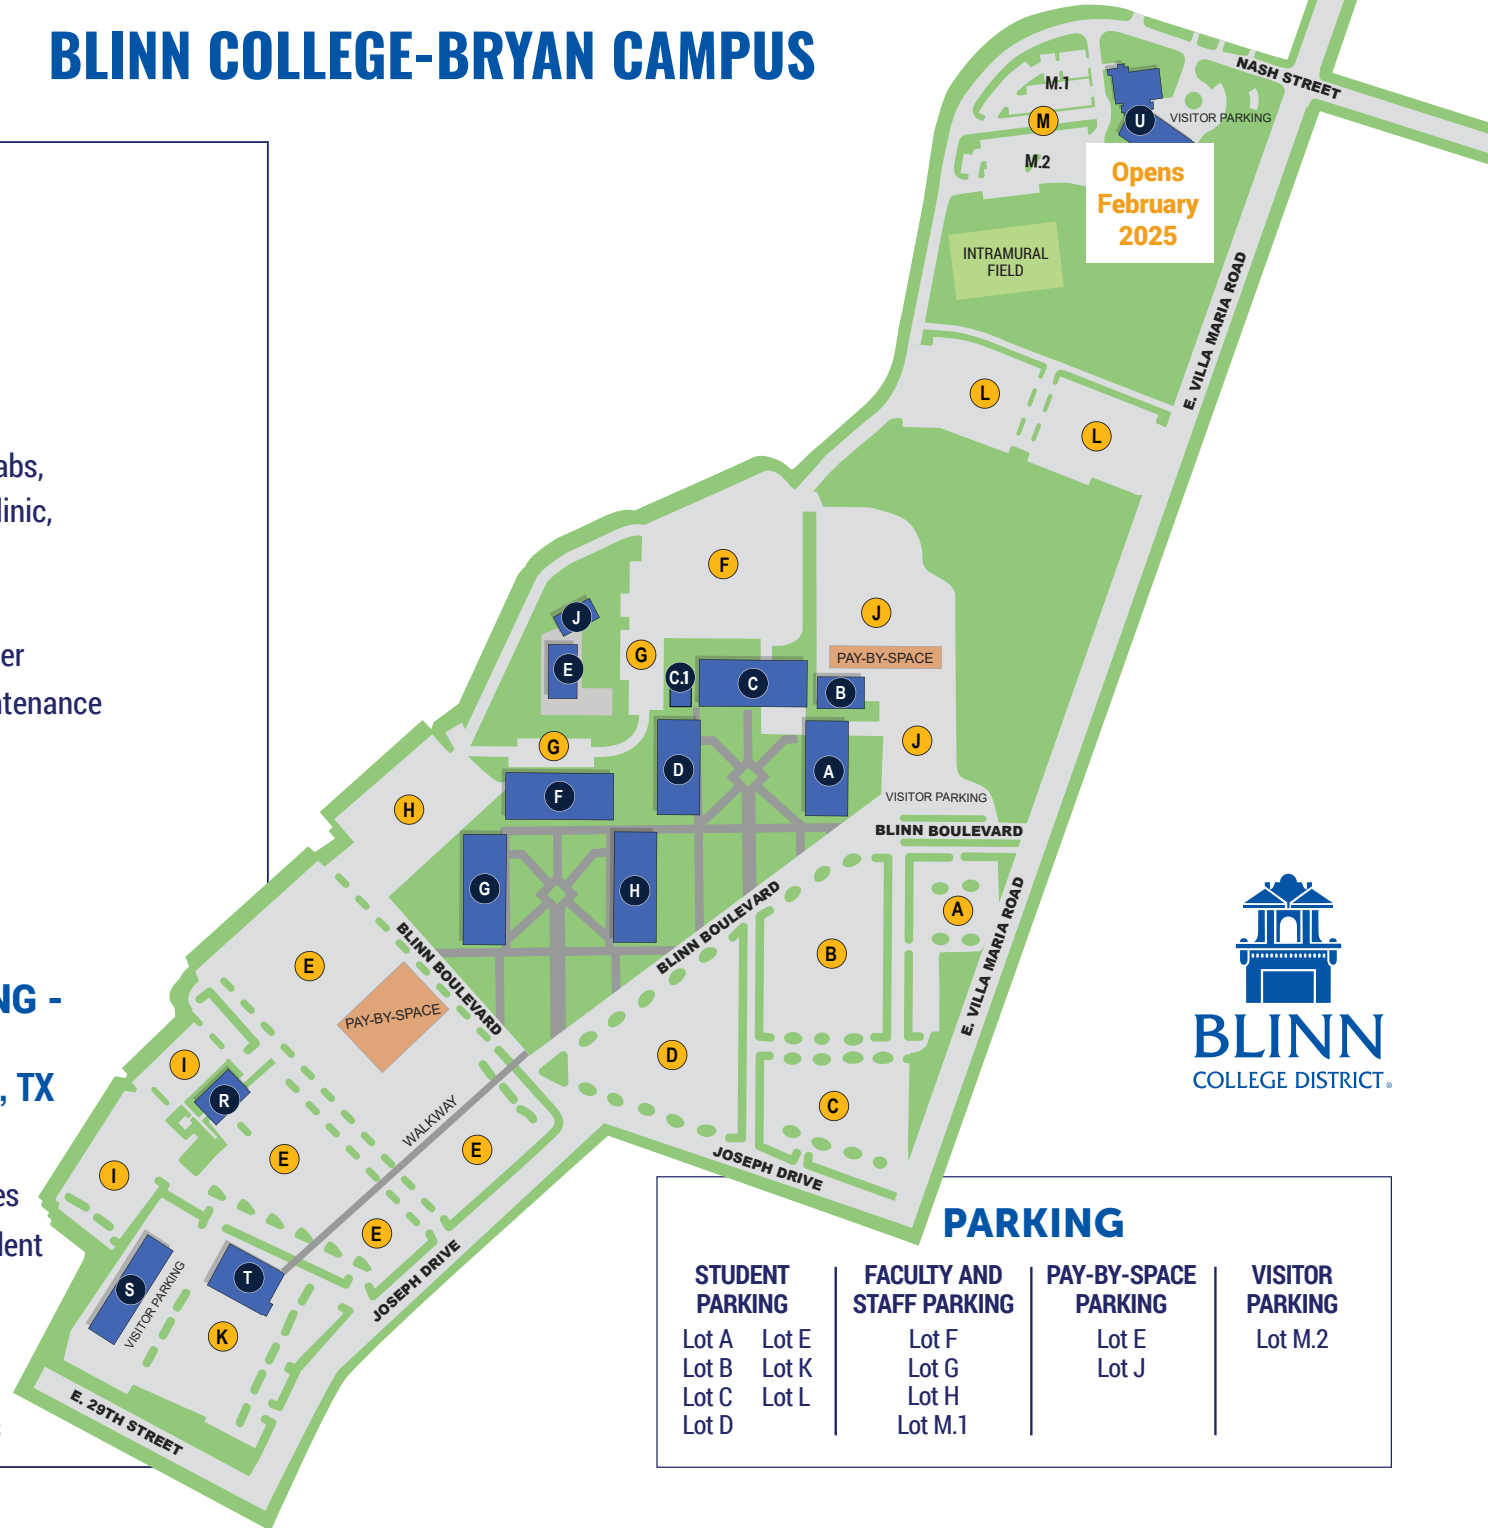

BLINN COLLEGE-BRYAN CAMPUS

CENTRAL CAMPUS

2423 Blinn Blvd., Bryan, TX

- A. Classrooms, Writing Center
- B. Offices
- C. Classrooms, Learning Center, Library
- C.1 Parking Office
- D. Counseling, Classrooms, Computer Labs, Disability Services, Esports, Health Clinic, Help Desk/IT, Science Labs
- E. Maintenance
- F. Blinn Café, Classrooms, Student Center
- G. Classrooms, Kinesiology Room, Maintenance
- H. Classrooms, Open Computer Lab
- J. Ceramics Lab
- R. Classrooms, Distance Learning
- S. Bookstore, Campus Police
- T. Classrooms, Marketing

U. ADMINISTRATION BUILDING -

Opens February 2025

2608 E. Villa Maria Road, Bryan, TX

- Academic Advising
- Admissions Office
- Business Office
- Campus Administration
- Dual Credit
- Enrollment Services
- Financial Aid
- Human Resources
- Prospective Student Relations/Tours
- Registrar
- Testing Services
- Veteran Services

PARKING

STUDENT PARKING

- Lot A
- Lot B
- Lot C
- Lot D

FACULTY AND STAFF PARKING

- Lot F
- Lot G
- Lot H
- Lot M.1

PAY-BY-SPACE PARKING

- Lot E
- Lot J

VISITOR PARKING

- Lot M.2